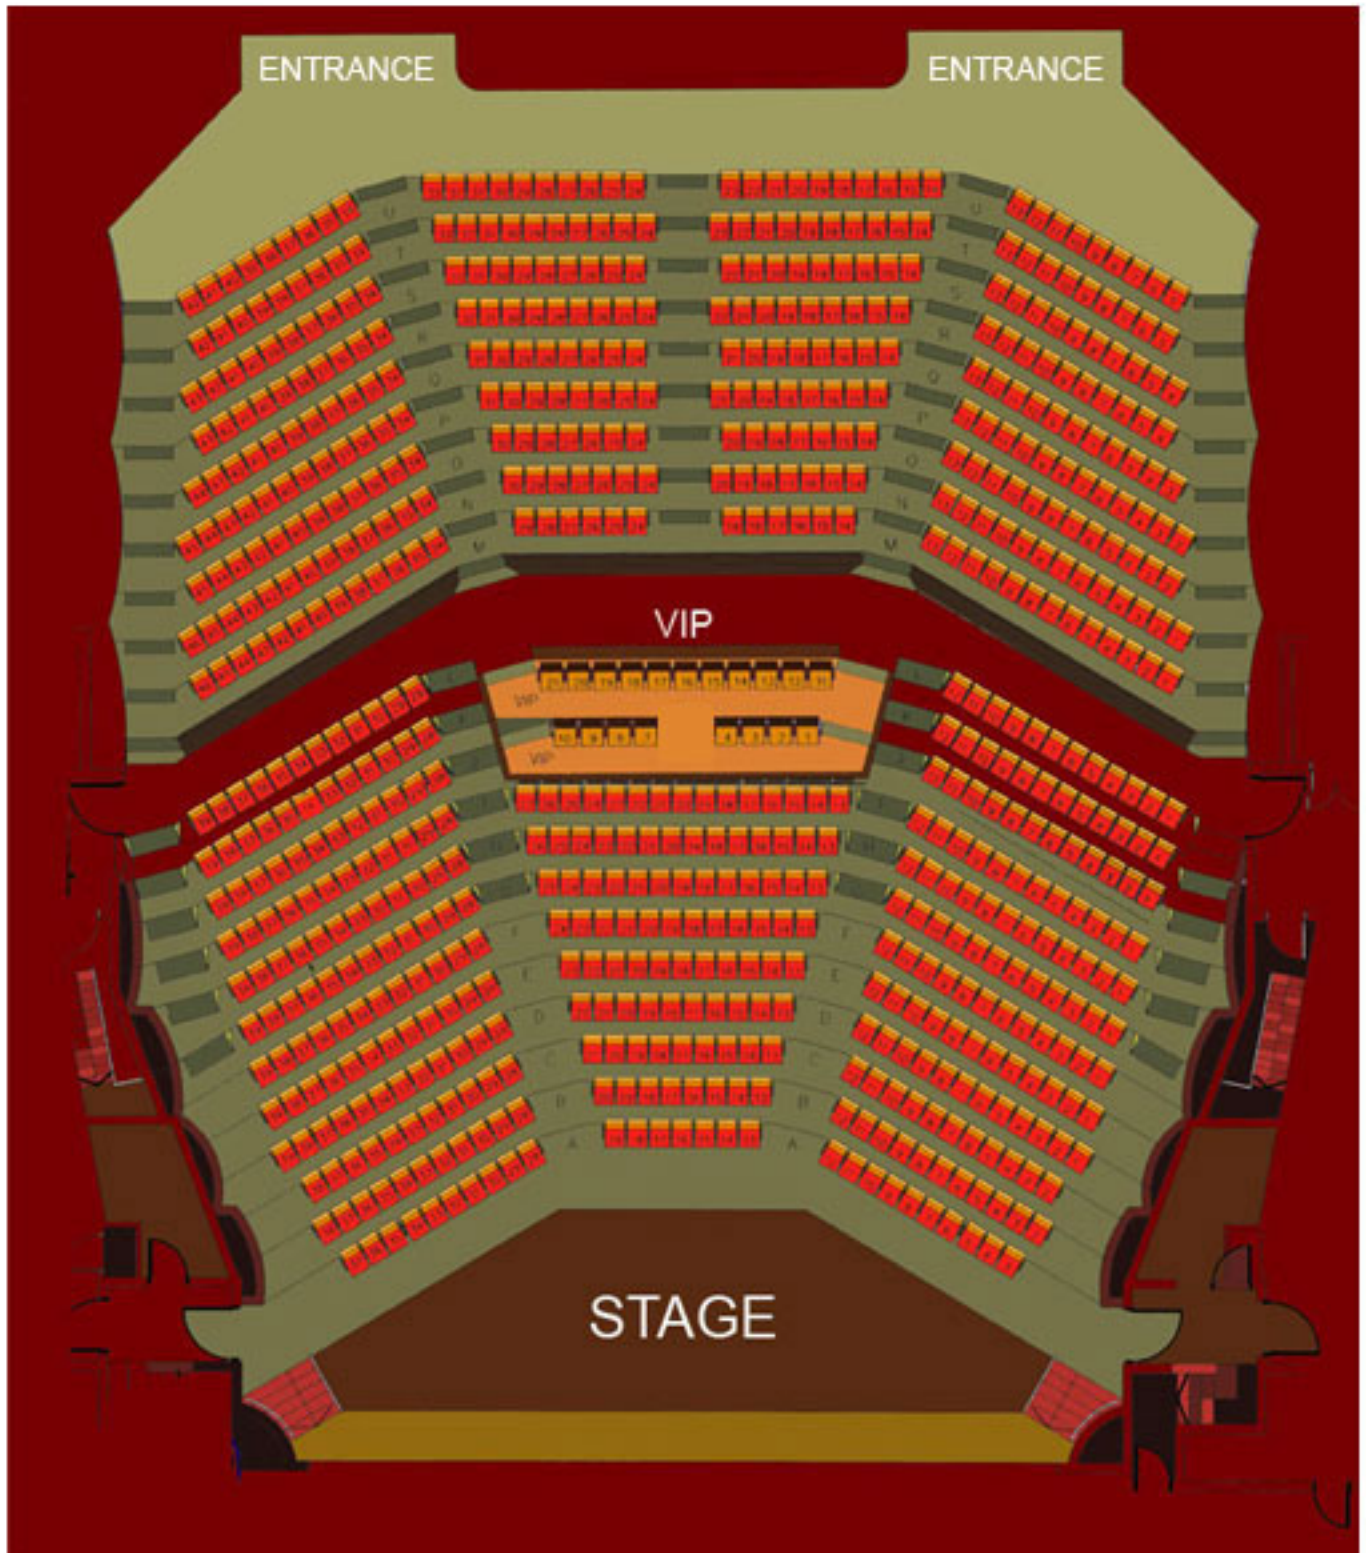

JERUDONG INTERNATIONAL SCHOOL ARTS CENTRE

THE PLACE FOR THE ARTS IN BRUNEI

AUDITORIUM SEATING PLAN

CONTACT DETAILS: artscentre@jis.edu.bn Phone: +673 2 411000 ext 5104