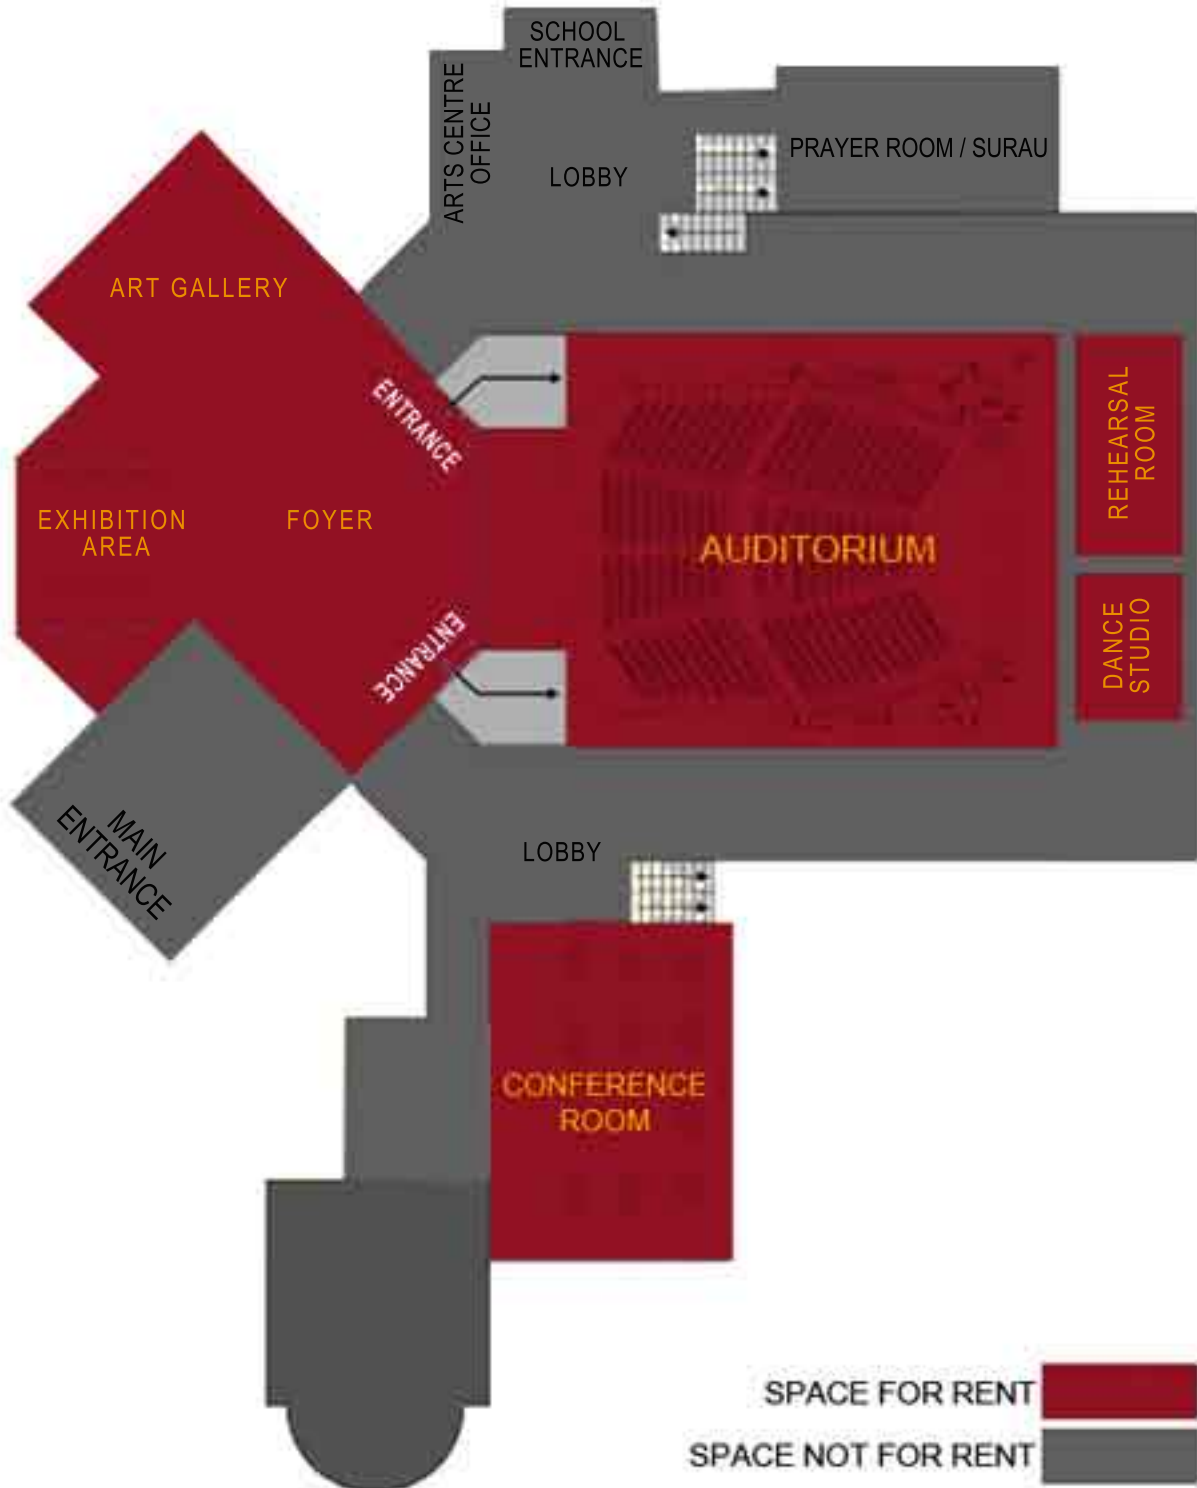

JERUDONG INTERNATIONAL SCHOOL ARTS CENTRE

THE PLACE FOR THE ARTS IN BRUNEI

ARTS CENTRE FLOOR PLAN

CONTACT DETAILS: artscentre@jis.edu.bn Phone: +673 2 411000 ext 5104